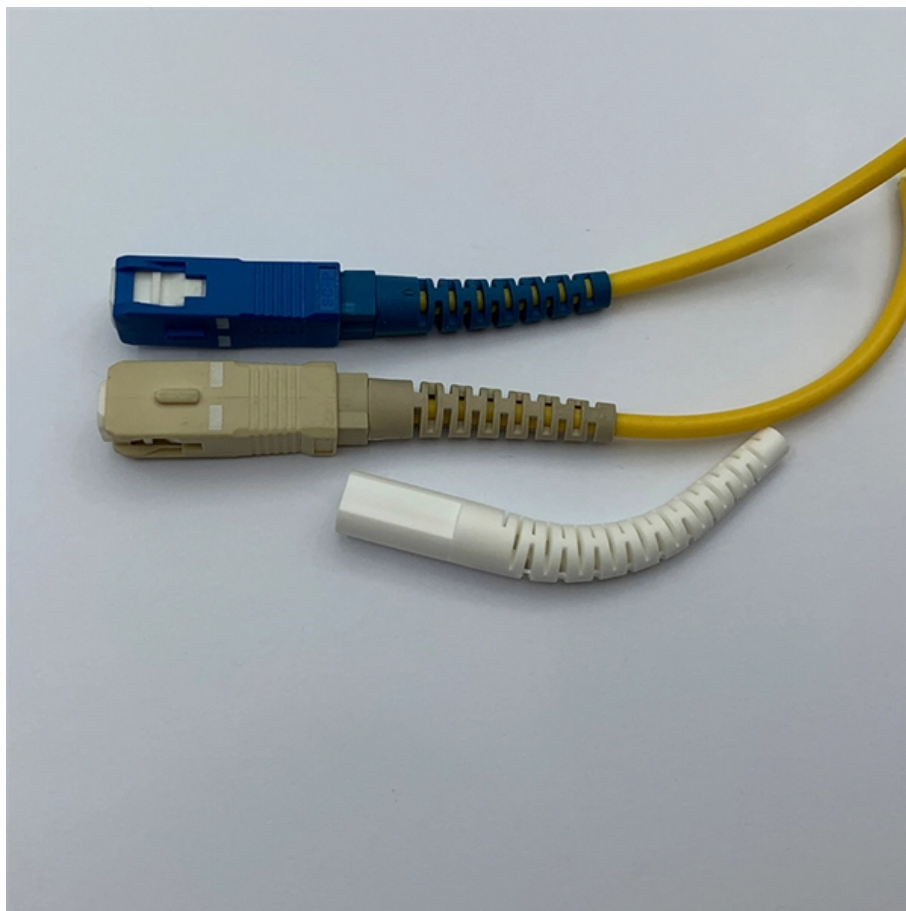

OEM ODF patch panel 8-core

OEM ODF patch panel 8-core

144 Core 8U ODF Fiber Optic Patch Panel

Pull-out type, SC/FC/LC/ST port, rack mount 19 fiber optic odf/ODF 24 core can be conveniently pull out like a drawer, The same all other fiber splice boxes, it is widely utilized for wiring and connection

Fiber Patch Panel 8 Port Wall Mount Mini ODF

The 8-Port Wall Mount Mini ODF Fiber Patch Panel, lightweight and compact, is perfect for FTTH applications. It securely connects and protects fiber cables and