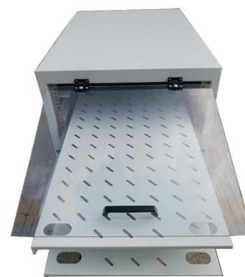

[Hot Item] FTTH Sc/LC/St/FC MPO 8/12/24/48

FTTH SC/LC/ST/FC MPO 12/24/48/72/96
Port/Cores Fiber Optic ODF Equipment Rack Wall
Mount Terminal Splitter Distribution Box Optical
Patch Panel Fiber

Quality Fiber Optic Patch Panel & Enclosure & Fiber Patch Cables

China leading provider of Fiber Optic Patch Panel & Enclosure and Fiber Patch Cables, Hunan Twilight Optic Technology Co., Limited is Fiber Patch Cables factory.