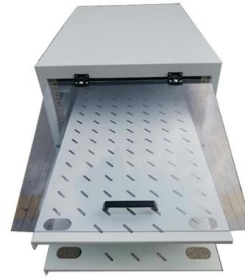

4 port 6 port 8 port mini ODF wall mount optical fiber patch panel The material is engineering plastic of high quality and it can be used for indoor,outdoor. Rugged

ODF-24 core

Description ODF (Optical Distribution Frame) rack mount patch panel ODU-L16 is adaptable with standard 19", 21" and 23" frames and currently being widely used