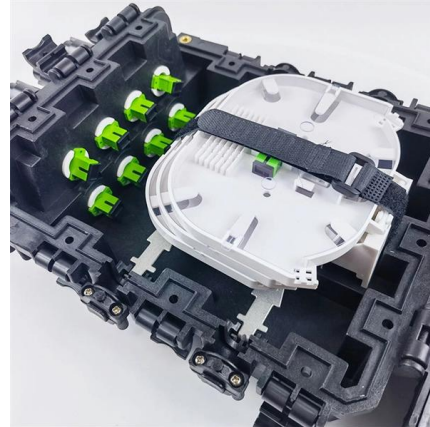

Optical Transport Network (OTN) Explained: The

Discover what Optical Transport Network (OTN) is, how it works, and why it matters. Explore OTN features, applications, and Link-PP connectivity