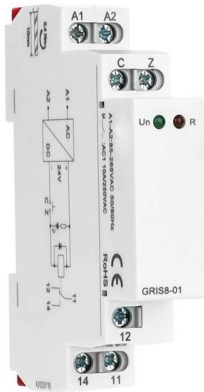

AXIS Q60 PTZ Camera Series

Robust cameras for mission-critical applications
AXIS Q60 Series is designed for the most demanding video surveillance applications. It

LC002 4MP 36X Zoom Green Laser PTZ Camera

Unlike ordinary PTZ cameras, LC002 is designed for professional mobile and outdoor deployment. Its anti-fog structure, voltage stabilization design, rugged IP66 housing, green laser module, and 36X

Outdoor PTZ Security Cameras -- Top Things the

This comprehensive guide will take you on a tour of all details about outdoor PTZ security cameras, including the types, the unique features, the top

PTZ cameras

PTZ cameras from Axis use pan, tilt and zoom to provide both wide-area coverage and great detail with a single camera. Great image quality and the ability to zoom