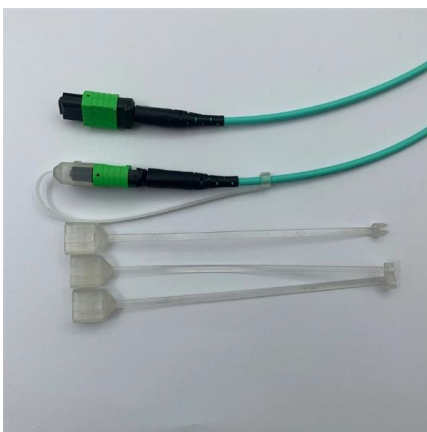

Single-Mode Fiber Cable Guide: Types, Specs & Selection

This comprehensive guide explores Single-Mode Fiber Optic Cable, covering technical specifications, deployment scenarios, and best practices to help you optimize your fiber infrastructure