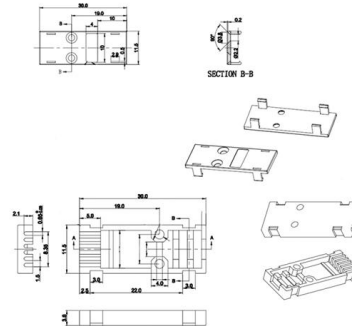

Single-Mode Fiber Cable Guide: Types, Specs & Selection

This comprehensive guide explores Single-Mode Fiber Optic Cable, covering technical specifications, deployment scenarios, and best practices to help you optimize your fiber infrastructure