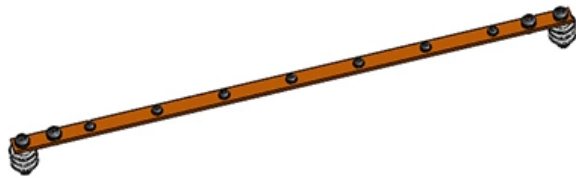

# **Outdoor fiber optic cable splice package**

### ADSS Fiber Optic Cable

ADSS (All-dielectric Self-supporting) optical fibre cable is a type of self-supporting aerial fiber optic cable designed for aerial installation and deployment and is suitable for various outdoor applications. GL