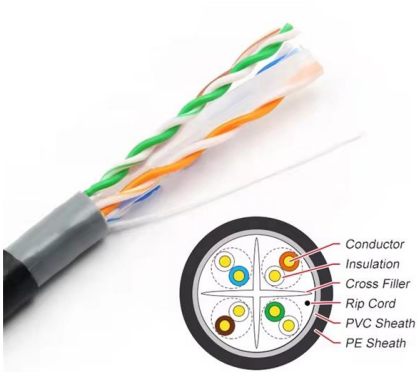

Amazon : Outdoor Power Distribution Box

Made with chemicals safer for human health and the environment. Manufactured on farms or in facilities that protect the rights and/or health of workers. Discover more products with sustainability features.