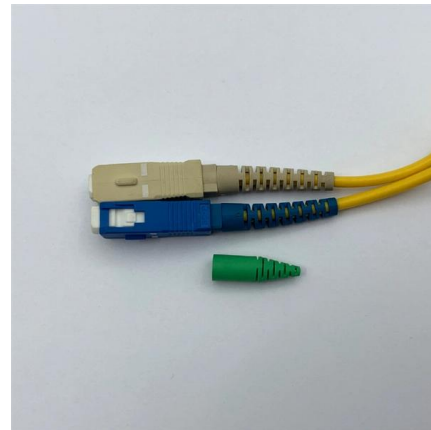

NEMA Enclosures

AC power distribution cabinet electrical NEMA enclosures from L-com are suitable for DAS systems, electrical sub-panels, load expansion, small cell/5G sites, and electrical main panels. L-com is a well

High Voltage Cable Branch Box For Outdoor Substation

Ensure safe and flexible cable distribution with Derlicn's high voltage cable branch box--perfect for outdoor substations. Request technical details today!