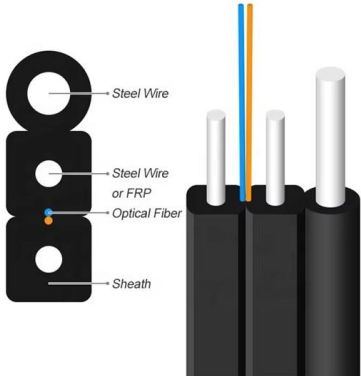

Amazon : Outdoor Power Distribution Box

Made with chemicals safer for human health and the environment. Manufactured on farms or in facilities that protect the rights and/or health of workers. Discover more products with sustainability features.