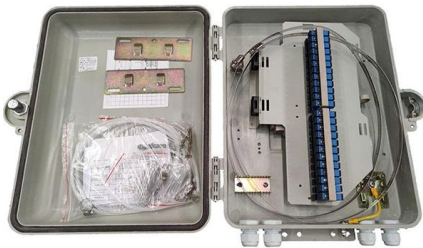

Customized Metal Outdoor High Voltage Box Cable

Designed for outdoor maintenance-free operation, the cabinet is safe and reliable, with a protection rating ranging from IP33 to IP66. Its underground junctions can