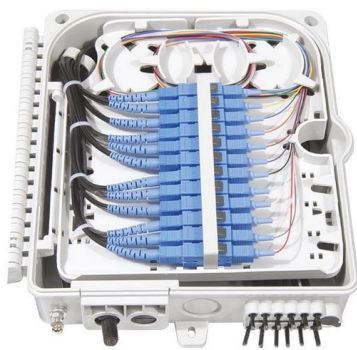

EWJ - Custom Electrical Enclosures & Waterproof Distribution Boxes

Metal Distribution Box Manufacturers Why Choose EWJ Founded in 2021, EWJ focuses on delivering high-end solutions in distribution boxes and low-voltage electrical systems. Guided by the core