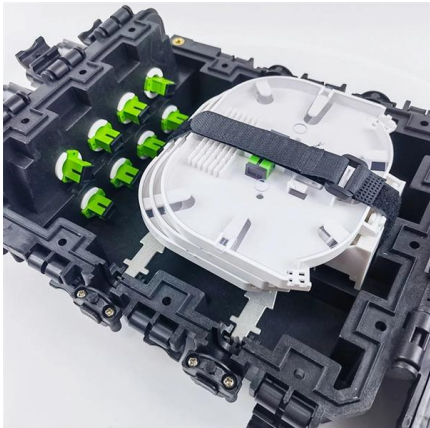

High Voltage Electric Cable Distribution Box by Chbeb for Outdoor

Our product line includes power transformers, box-type substations, wind and solar energy box-type substations, high and low voltage switchgear assemblies for power transmission and distribution, ring