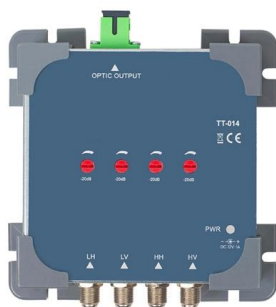

8Cores Fiber Optical Terminal Box

8Cores Fiber Optical Terminal Box Short Description: Overview BD-FTB-8D can connect the drop cable with feeder cable as the termination point in the Fttx