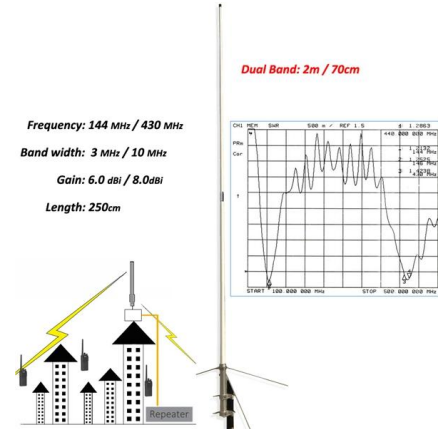

Indoor 8 Core Fiber Terminal Box for FTTH and FTTD

The Indoor 8-Core Fiber Terminal Box is a durable and versatile solution made from high-grade ABS. Ideal for indoor installations with reliable

8 Port Fiber Optic Distribution Terminal Box 8 Core

8 Port Fiber Optic Distribution Terminal Box 8 Core, Find Details and Price about Distribution Box Terminal Box from 8 Port Fiber Optic Distribution Terminal Box 8

8 cores fiber optic terminal box

Find advanced 8 cores fiber optic terminal box answers for quick and dependable data flow. Use modern technologies to improve connection for flawless communication.