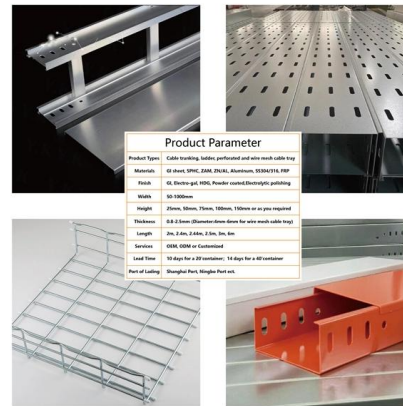

8 Cores Terminal Box with 3 Ports for Fiber Optics

The 8 Cores Terminal Box with 3 Ports is a high-quality optical distribution box that can be used as a termination point for the feeder cable to connect with two cables