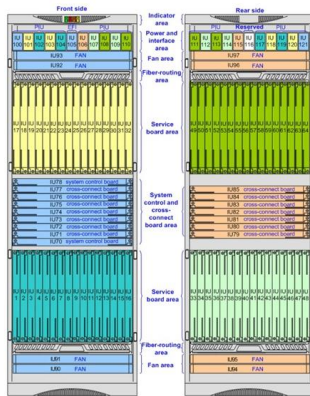

Papua New Guinea

Describes standards, identifies the national standards, accreditation bodies, and lists the national testing organization(s) and conformity assessment bodies.