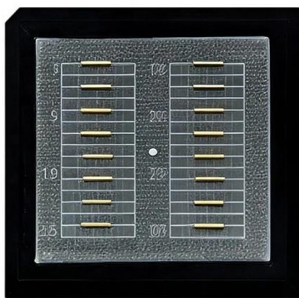

Papau New Guinea Plug & Power Outlet o Power Plug & Socket

What type of plug is used in Papua New Guinea power outlet? The power plug and outlet used in Papua New Guinea is the type I plug. Type I plug has two flat pins set in a V shape with a grounding pin.