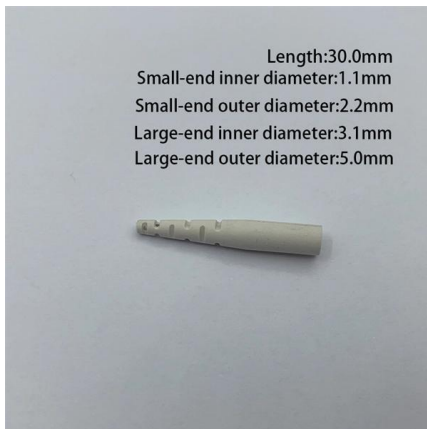

Papua New Guinea

What type of plugs and sockets are used in Papua New Guinea? When you are going on a trip to Papua New Guinea, be sure to pack the