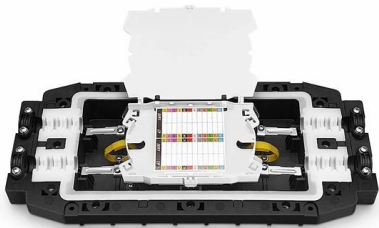

Electrical Panel An electrical panel is a box made up of metal and has a door. You'll find all your home's breaker switches in this panel. It shuts off automatically when more current run through them. If you