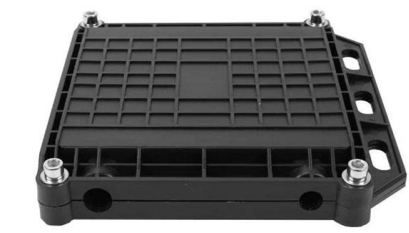

How to Wire a Home Distribution Box

Welcome to our channel! In this video, we'll walk you through the process of wiring a home distribution box with a detailed connection diagram.