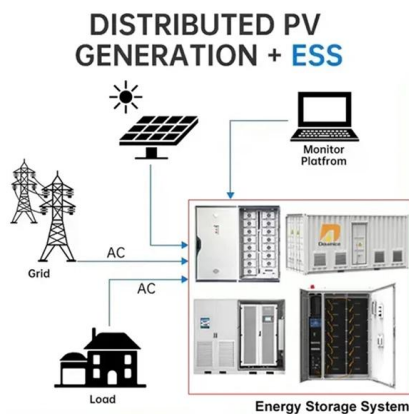

Power Distribution Panel In Paraguay

Electrical Panel An electrical panel is a box made up of metal and has a door. You'll find all your home's breaker switches in this panel. It shuts off automatically when more current run through them. If you