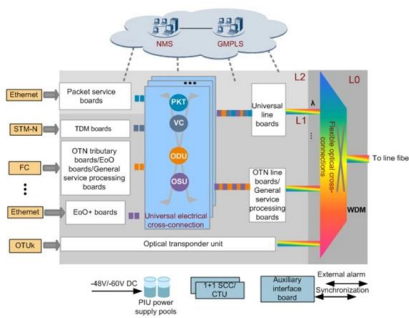

Compact dimensions of 482 (19") x 89 (2U) x 110 mm for applications where space is at a premium 30 slots for thermal-magnetic or electronic overcurrent protectors in a Power Distribution Module

Power Distribution Boxes Explained Simply

Discover the essentials of a Power Distribution Box--how it works, key types, benefits, and tips to ensure safe, efficient electrical power management.

Littelfuse PDM71003ZXM Power Distribution Unit

The Littelfuse PDM71003ZXM is a 60 position power distribution module that can be fitted with a mixture of ISO 280 style components such as Mini fuses, Mini blade