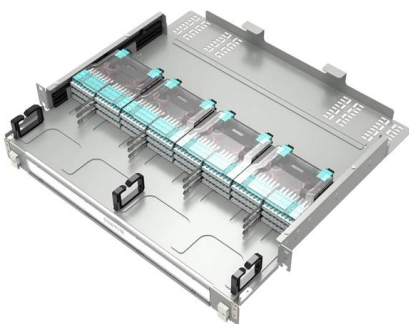

Designed for MINI® components, this HWB18 Hard-Wired Waterproof Power Distribution Box includes terminal position assurance locks.

Link ECU Razor PDM (Power Distribution Module)

Order Your Link ECU Razor PDM (Power Distribution Module) From Official Link Dealer, DriftShop . Genuine Products, Quick Shipping, 5-Star Customer Service.

PDM71003ZXM , HWB60_AL Series Hard-Wired PDMs

Are you looking for a compact, easy-to-install waterproof fuse and relay box? The HWB60-AL Series Hard-Wired Waterproof Power Distribution Box with

Power Distribution Module (PDM) for 2216/REF16

Compact dimensions of 482 (19") x 89 (2U) x 110 mm for applications where space is at a premium 30 slots for thermal-magnetic or electronic overcurrent protectors in a Power Distribution Module

Power Distribution Boxes Explained Simply

Discover the essentials of a Power Distribution Box--how it works, key types, benefits, and tips to ensure safe, efficient electrical power management.

Littelfuse PDM71003ZXM Power Distribution Unit

The Littelfuse PDM71003ZXM is a 60 position power distribution module that can be fitted with a mixture of ISO 280 style components such as Mini fuses, Mini blade