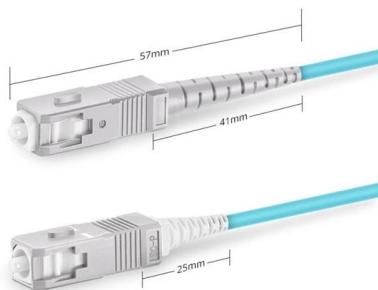

Cisco® Industrial Ethernet (IE) 4010 Series Switches with 28 Gigabit Ethernet interfaces are high-performance ruggedized, rack mount Layer2 and 3 switches with high-density Power-over

Ubiquiti Store United States

UNAS 4 Compact 4-bay NAS featuring dual M.2 NVMe cache slots, 2.5GbE connectivity, and PoE+++ power support.

Industrial Ethernet

DIN-rail Managed Ethernet Switches L3 Ring
Managed Ethernet Switch L2+ Ring Managed
Gigabit Ethernet Switch L2/L4 Managed Gigabit
Ethernet Switch Industrial Power over Ethernet
EN50155 L3