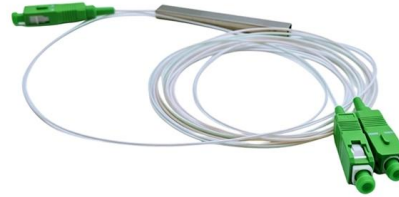

SB01 Splice Enclosure and Accessories

AFL's SB01 splice enclosure box provides protection from all types of elements. From weather to bullets, the iron and steel construction requires no additional

Fiber Optic Cabinets , Fiber Enclosures , Multilink

What Are Fiber Optic Cabinets? Manufacturers design fiber optic cabinets to protect fiber optic cables in indoor and outdoor environments. Also known as fiber optic enclosures or fiber entrance cabinets,