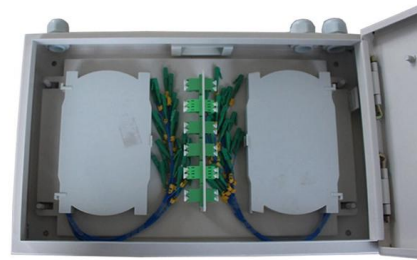

Fiber Optic Cable and Splice Closure Solutions , Corning

Cables can be feeder, branch, drop, ribbon, loose tube, and microcables. Splice closures can be used below grade, either direct-buried, in a manhole/handhole,