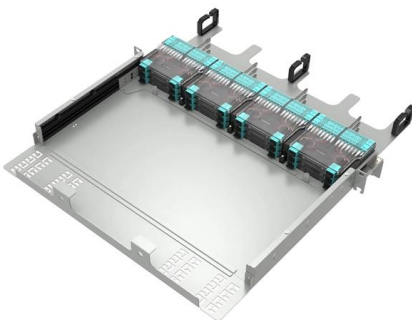

MPO-MPO Low Smoke Halogen Free Sheath
Multimode 10 Gigabit 24 pole OM3
Insertion loss <0.35dB Return loss >50dB

Amazon : Link Aggregation Switch

Experience the power of link aggregation with versatile managed switches. Explore options with web-based management, VLAN support, and energy-efficient designs.

SODOLA 8 Port 10G L3 Managed Switch, 8X10G SFP

About this item ?Ultra-Fast 10GbE SFP+ Switch?Transceiver is NOT Included in the package! This 10gb switch features 8X10Gb SFP+ ports for exceptional

Ubiquiti Store

A 32-port, Layer 3 switch made for high-capacity 10G SFP+ and 25G SFP28 connections.

Ubiquiti UniFi 48-Port 25G SFP28 Aggregation Switch

The Ubiquiti UniFi ECS-AGGREGATION is a 48 port L3 managed aggregation switch with 48 x 25G SFP28 and 6 x 100G QSFP28 ports.

Ubiquiti Enterprise Campus Aggregation 54-Port 25G/100G

Ubiquiti ECS-Aggregation, a 48-port 25G/100G switch with 1.8 Tbps throughput, Layer 3 routing, and MC-LAG support. Ideal for high availability and scalability.