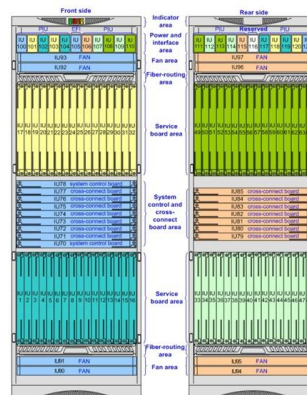

Rent Power Distribution Equipment

FAQs About Power Distribution Equipment United Rentals' extensive fleet of electrical power distribution equipment features distribution boxes and panels,