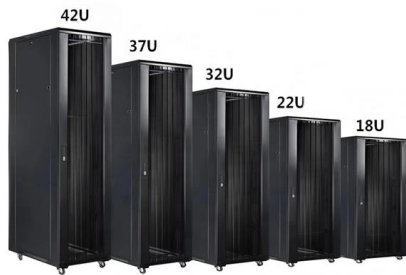

Portable power distribution box

Quality Portable Distribution Box & Mobile Power Distribution Box

China leading provider of Portable Distribution Box and Mobile Power Distribution Box, ZHEJIANG HANBEN ELECTRICAL CO., LTD. is Mobile Power Distribution Box factory.