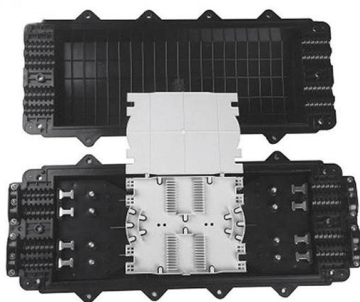

Beam Expander for Laser Applications , Scanner Optics

A laser beam expander is a key optical component in laser processing systems, designed to adjust both the diameter and divergence angle of a laser beam.