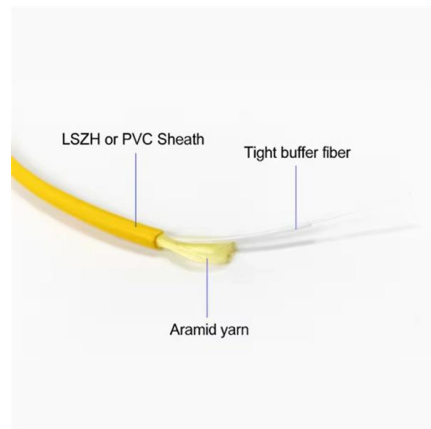

Price of Brazilian Galvanized Long-Span Cable Trays

Top Cable Tray Manufacturer & Supplier

Factors that affect cable tray pricing include the type of tray, material used (such

Galvanized Cable Tray In Brazil

We offer top-notch Galvanized Cable Trays in Brazil. These metal trays, coated with a special zinc shield, resist rust and last a long time, even in tough environments.

Long Span Cable Tray

Long Span Cable Tray The long span cable tray is suitable for long support spans and high cable load capacity, and conforms to the load/span design specified in IEC 61537. The long

100*75 Long Span Cable Tray

The Long Span Cable Tray is designed to provide maximum support for cables with a long span. The tray is made of strong and durable materials that offer superior

Cable structure