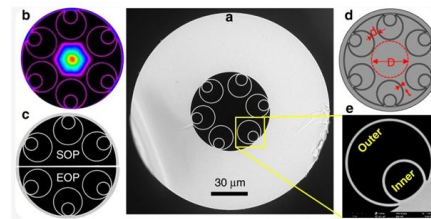

Concrete Product Machines and Solutions

Columbia Machine has a storied history of leadership and innovation within the concrete products industry. We have over 85 years of expertise, proven technology, reliable equipment and industry

Duct Board, Plenums & Distribution Boxes , Shop & Save

Shop Duct Board, Plenums & Distribution Boxes for residential and light commercial projects. Budget pricing, pro-grade brands, and in-stock inventory for turnaround.