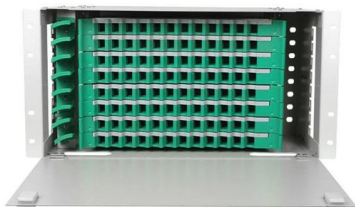

price of columbia circuit distribution box , etrailer

Explore our range of high-quality price of columbia circuit distribution box, and ensure you're ready for your next adventure!