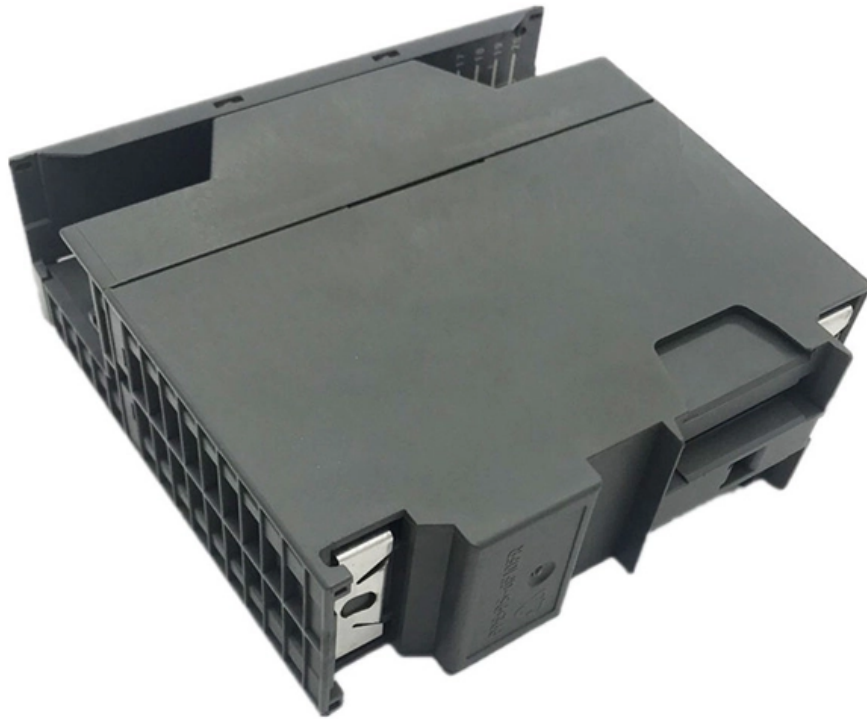

Price of Fiber Optic Direct Connection Panel

Price of Fiber Optic Direct Connection Panel

Fiber Panels, Modules & Cassettes

Explore CommScope's efficient and scalable fiber splice panels designed for seamless connectivity. Accommodating LC, SC, and MTP/MPO connectors,

Fiber Optic Patch Panels , Leviton Network Solutions

UHDX Fiber Panels UHDX ultra high-density fiber patch panels patch up to 144 LC fibers per RU to provide an inter-connect or cross-connect between backbone

Indoor Wall Mount Fiber Optic Patch Panels FTBT48

FTBT48 Series Indoor Wall Mount Fiber Optic Patch Panel provides storage of optical network connections neatly to facilitate ease of future maintenance.