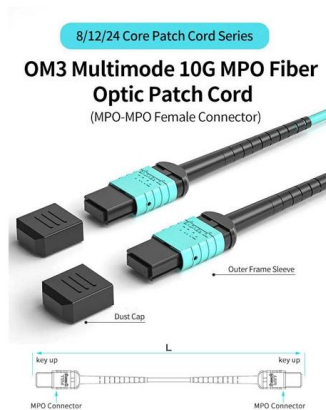

Excel Electric Group

Excel Electric Group specialises in the in-house manufacture of market specific cable support systems for Ireland and the UK, in particular a very extensive trunking