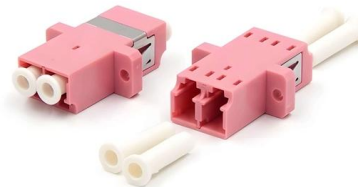

The tension Clamp for fiber cable is designed to fix and keep the tensile state fiber. Usually, the fiber laying around the electric transmission line or

Large Core Fiber Coupler (Multimode Fiber Optic Splitter)

Lfiber's large core fiber coupler (multimode fiber optic splitter: 100um, 105um, 200um, 300um, 400um, 600um, 800um, 900um, 1000um, 1500um (micron/um)) is an

Fiber Cable Clamp

Volda provides a great variety of fiber cable clamps & fiber hangers and various hybrid cable clamps to meet every customer's special installation requirements.