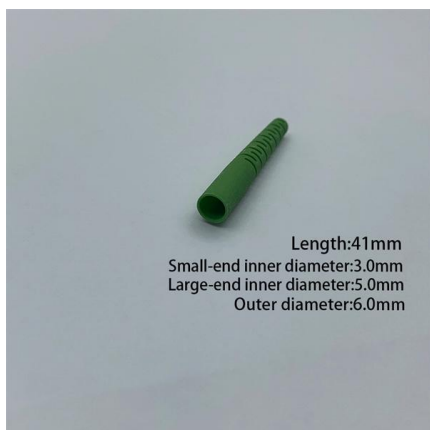

Fiber Optic Termination Box

The AMPCOM fiber optic terminal box is suitable for FTTH, FTTN, FTTC, telecommunications, local area networks, fiber to the home, video transmission, fiber optic sensing, and cable TV applications.

100pcs FTTH Fiber Optic Terminal Box 2 ports / Junction Box / Fiber

Premium 2 Ports FTTH Fiber Optic Terminal Box / Junction Box / Fiber Optic Wall Socket / Fiber Wall Box - Indoor Use Specifications: - Terminate up to 2 Fiber. - Cater for different fiber adapter / flange :

Terminal Box

Find Fiber Optic Terminal Boxes, IP65 Electrical Enclosures, and Waterproof Junction Boxes here. Durable materials, outdoor use, and various port configurations ensure reliable performance. ,