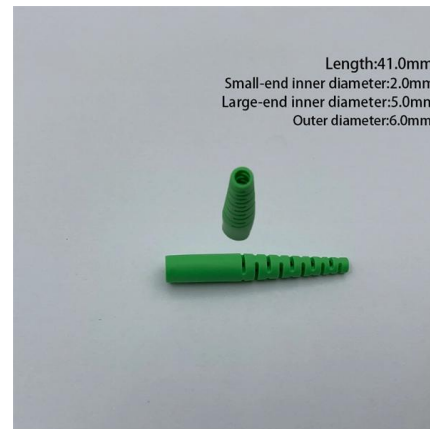

FTTH

Buy FTTH - FIBRE DISTRIBUTION BOX in Singapore at the best price from Norden for a quality purchase.

Wholesale Fiber Optic Junction Box Price Waterproof IP65 Rating

Discover fiber optic junction box prices with IP65 waterproof ratings, ABS/PC materials, and FTTH applications. Compare competitive quotes.