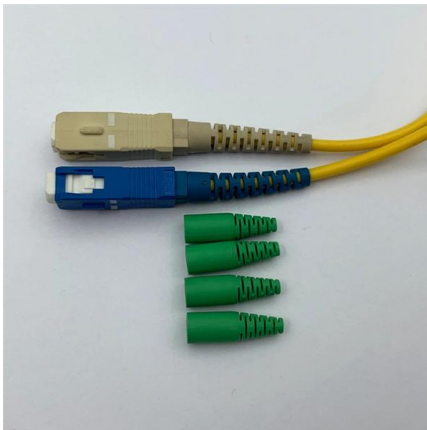

Junction Boxes Distributor Singapore

Junction Boxes An electrical junction box is an enclosure housing electrical connections. Junction boxes protect the electrical connections from the weather,