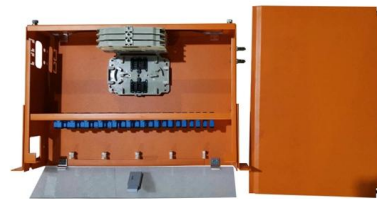

Eurostrut Cable Trays , cable tray, cable route and

Cable trays for industrial and marine use. Includes distribution trays, cable routes and NATO-type models. Request a quote directly via our webshop.