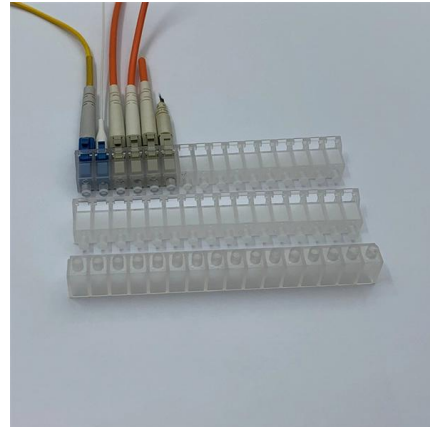

network rack tray , Newegg

Search Newegg for network rack tray. Get fast shipping and top-rated customer service.

Cabinet Tray DX750mm-1000mm - Networking

The Cabinet Tray DX750mm-1000mm - Networking is an essential accessory for optimizing your data center's organization. Crafted with durable materials, it