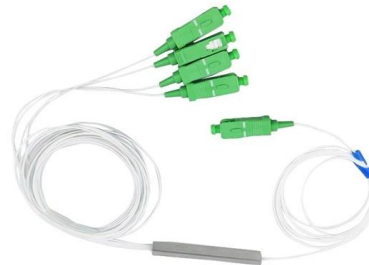

6U Wall Mount Network Cabinet Fully Assembled

Quick Overview Linkbasic 6U Fixed Wall-Mounted Network Cabinet, Assembled 1 Details Linkbasic 6U Fixed Wall-Mounted Network Cabinet, Assembled 2