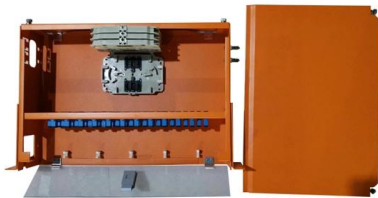

Understanding Distribution Boxes: A Comprehensive Guide

In general, a distribution box is mainly used to distribute electrical power to multiple circuits and provide circuit protection. An electrical panel may