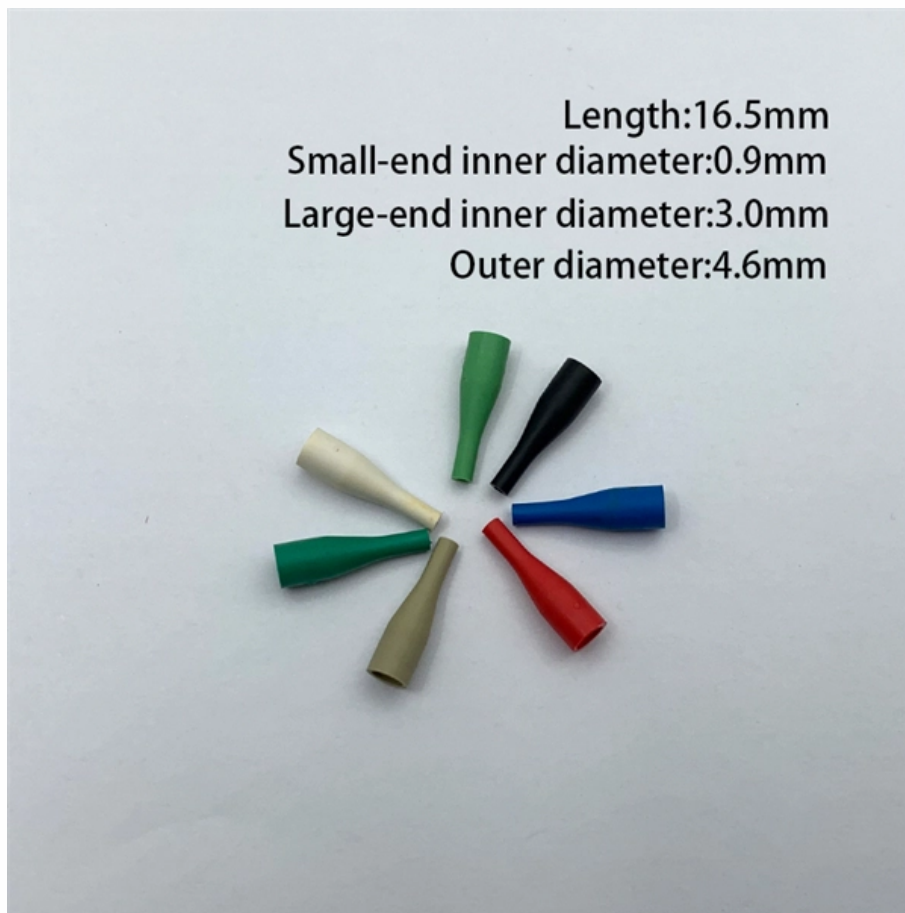

Price of protective switches for distribution boxes