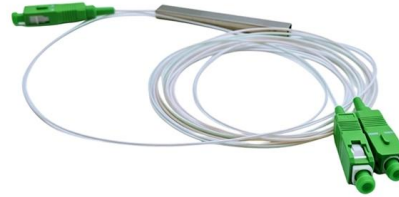

Understanding Distribution Boxes: A Comprehensive Guide

In general, a distribution box is mainly used to distribute electrical power to multiple circuits and provide circuit protection. An electrical panel may