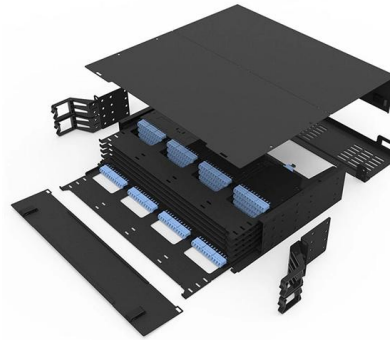

Distribution Box, Switches & Change Over Price in Pakistan

Buy Distribution Box, Switches & Change Over products online at the best price in Pakistan. Get genuine April 2026 Distribution Box, Switches & Change Over brands like Chint, Terasaki, and other