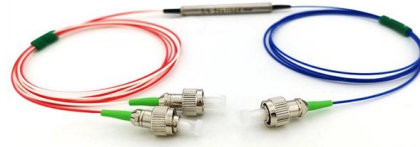

Steel Electrical Junction Box, 24 x 24 x 8 Thailand , Ubuy

Shop Steel Electrical Junction Box, 24 x 24 x 8 Waterproof & Dustproof Electrical Enclosure, Outdoor & Indoor Universal Project Box with Lock & Mounting Plate online at a best price in Thailand.