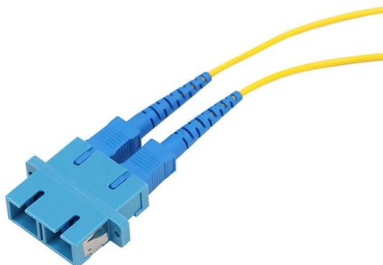

Price of single-core junction box for Thai LAN

MS Junction Box

Find here MS Junction Box, Mild Steel Junction Box manufacturers, suppliers & exporters in India. Get contact details & address of companies manufacturing and

JK-9060 119x139x70 mm. Cable electric junction box IP65 house use

The long-term economic benefit is higher than normal metal distribution boxes. JK-9060 119x139x70 mm. Cable electric junction box IP65 house use waterproof fireproof Product for sale JK Series Junction