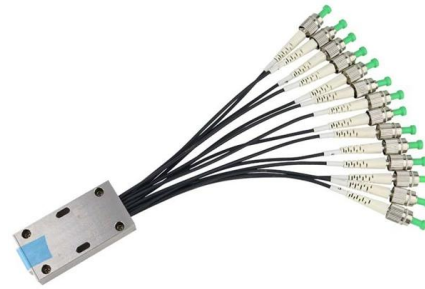

Electrical Junction Box Factories & Manufacturer in Thailand

Browse our full lineup of electrical junction boxes, distribution panels, and switchgear solutions -- all available for export to Thailand with full certification documentation.