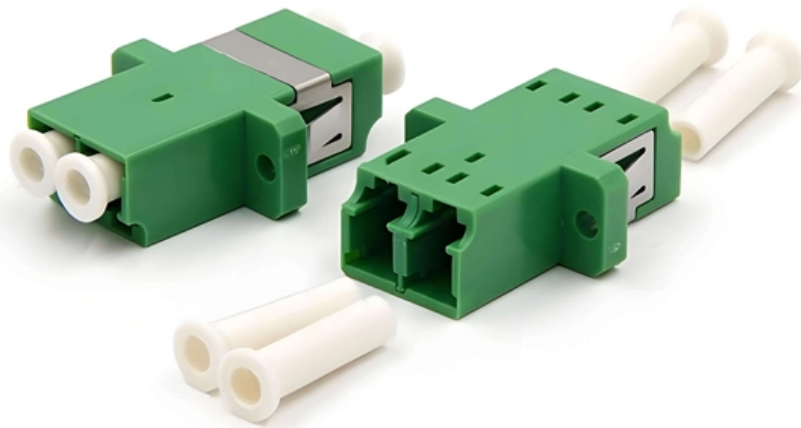

Price of single-core junction box for Thai LAN