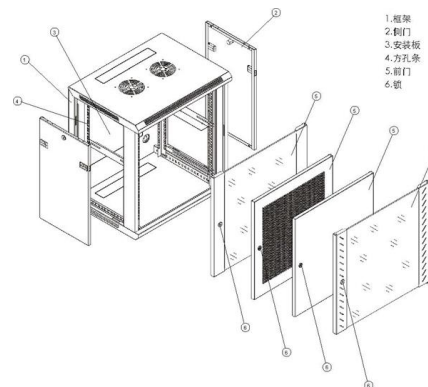

All You Need To Know About Fiber Termination Boxes:

Source In this blog, we will discuss the two types of fiber optic cables and the role of a simple yet essential piece of equipment in the fiber laying