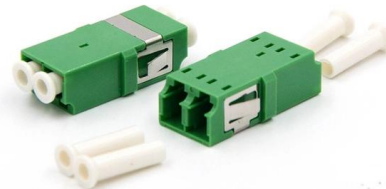

Fiber Joint Enclosure

Service Provider of Fiber Joint Enclosure - Fiber Optic Joint Enclosure 48 Core Comscope, Plastic Ofc Joints offered by Shiv Network Solutions, New Delhi, Delhi.