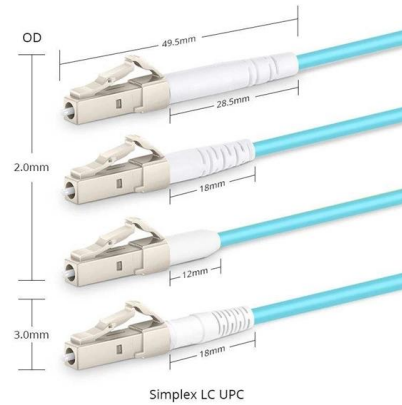

8. Conclusion In conclusion, fiber optic junction boxes are indispensable components in modern communication networks. Whether you're

Fiber Optic Joint Enclosure Box OFC Bamboo 48 Core 4

Fiber Optic Joint Enclosure Box OFC Bamboo 48 Core 4 Port Cylindrical over head Pole Mounted Distribution Box Self Locking 4 Splicing Tray Length 38 cm :