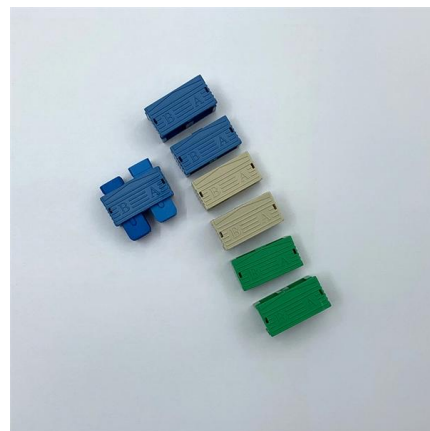

4 Core FTTH Fiber Drop Cable G.657A2 FRP LSZH

4 Core FTTH Drop Cable GJXFH SM 9/125 OS2 G657A2 with 2 FRP in Parallel As Strength member LSZH Sheath Butterfly Flat- Figure 8 Cable FTTH