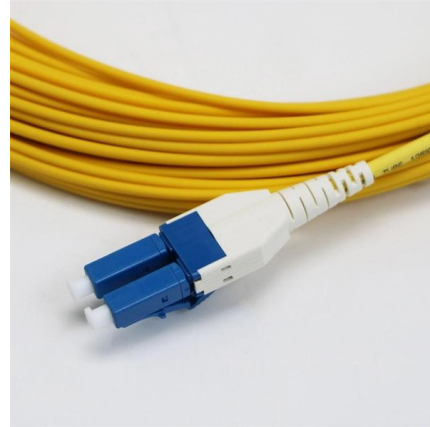

1/2/4F Butterfly Drop Cable

This unique "butterfly" configuration provides excellent mechanical protection while enabling easy mid-span access for FTTH (Fiber-to-the-Home) deployments. The cable is available in 1-core (1F), 2-core

4 Cores 2x3mm Butterfly flat FTTH drop cable

Two parallel Fiber Reinforced Plastic (FRP) rods are placed diametrically opposite on either side of the fiber core. The strength member rods and fiber core are then encapsulated in a durable LSZH jacket

Contact Us

For datasheets, pricing, or custom high-speed optical interconnect solutions, please visit:
<https://syropy.com.pl>