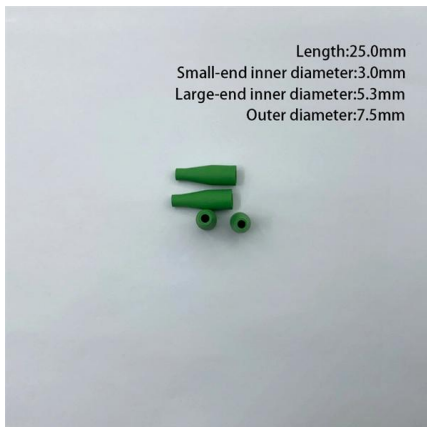

GJYXFHA PON FTTH Duct Butterfly-Shaped 2/4/6/8/12 Cores Bow

GJYXFHA PON FTTH Duct Butterfly-Shaped 2/4/6/8/12 Cores Bow-Type Fiber Optic Drop Cable for Pipeline No reviews yet Microlink Electronics Co., Ltd. 7 yrs