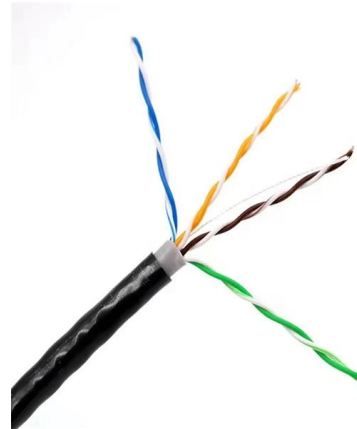

### 4F Butterfly Flat Indoor FTTH Drop Cable

This product is a pre-terminated assembly with butterfly flat indoor FTTH drop cable, used as the final access cable in FTTH deployment. It is widely applied between faceplates, terminal boxes, ONUs

### Four -end connection methods of butterfly

### **-shaped optical**

Butterfly-shaped optical fiber cables, also known as ribbon fiber optic cables, are a type of fiber optic cable that contains multiple fibers within a single flat ribbon. This design allows for easy