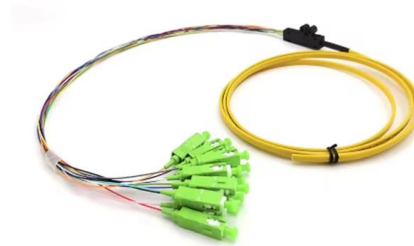

PC/PS2KVM Switches:

CS62A - Aten - 2-Port Mini PS2 and VGA cable KVM Switch with Audio including hot-key *KVM SPECIAL OFFER PRICE* show more info. *SPECIAL OFFER PRICE* Last unit remaining. CS62A 2

StarTech 4 Port Black PS/2 KVM Switch Kit with

Amazon : StarTech 4 Port Black PS/2 KVM Switch Kit with Cables - 4 Port PS2 KVM Switch - KVM Switch with Cables - VGA KVM Switch

VGA KVM Switch with PS2: 2 CPU

The KNV-102C KVM Switch allows a user to control two computers from one console station (monitor, mouse, and keyboard).