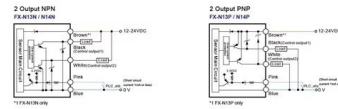

Effluent is pumped up/over to a distribution box that then gravity feeds four lines. All was fine until the installer installed flow levelers to even out the

Power Distribution Boxes Explained Simply

Learn what a power distribution box is, how it works, key components, types, and why it's vital for safe and efficient electrical systems.

How does a power distribution box work

The distribution box is a very important component of the power system. It is responsible for transmitting electrical energy from the power station

Answered: The mechanism shown is used in a distribution center to push

Solution for The mechanism shown is used in a distribution center to push boxes along a platform. The input link is driven by an electric motor which, at the

How To Connect The Household Distribution Box? How