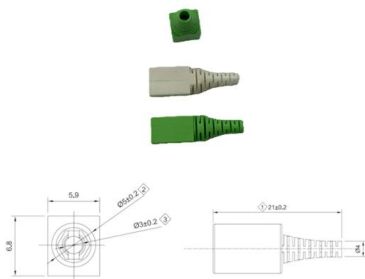

Distribution box Wiring Connection Diagram , Animated Guide , DB Box

Welcome to our comprehensive animated guide on home distribution wiring connection diagrams! In this video, we'll walk you through the essentials of wiring y

How to Install a Cable Distribution Box Safely and

In modern electrical systems, cable distribution boxes (also known as electrical distribution boxes or distribution boxes) play a crucial role as the key

Using Publisher's alignment tools for pixel-perfect document layout

We'll move the text boxes upwards so they are closer to their images. And that is how you can quickly and efficiently tame a mess of unruly objects on a page! Align, distribute, and group them with the