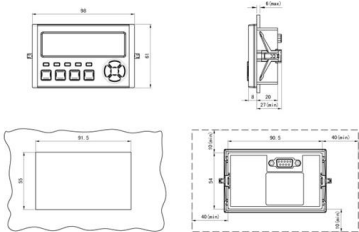

Doha Port , Harbours endless adventures , Visit Qatar

Doha Port, home to the Grand Cruise Terminal, vibrant Mina District and incredible cultural sights.

Boxco Aluminium Terminal box (80x75x57mm) Qatar

Boxco Aluminium Terminal box (80x75x57mm) Supplier in Qatar by MEPCART

Atex junction box in Qatar , Atex junction box Supplier in

It offers unmatched performance in the most demanding environments found in Qatar, from Doha's oil terminals to Al Khor's marine platforms. Trust

Hamad International Airport , Qatar Airways

Relax and let us take care of the formalities when departing, transiting or arriving at Hamad International Airport. Located within the passenger terminal, this eco