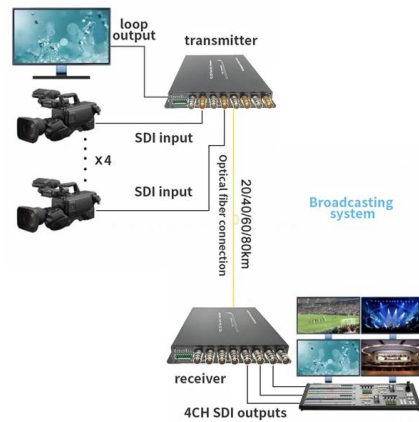

Your baggage guide , Qatar Airways

Qatar Airways offers generous baggage allowance, you can carry all your travel essentials and more.