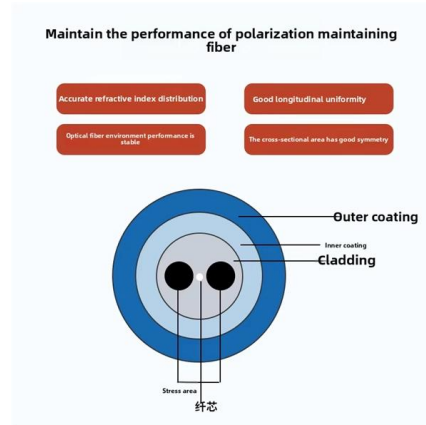

interface	SFP+	rate	10Gbps
Line length	1-100m	Wire diameter	850nm

G.657A2 FTTH Drop Cable Bend Insensitive 1-2 Cores Butterfly/Flat

It adopts G.657A2 bending-insensitive optical fiber and a flat/butterfly structure design, and is specially designed for complex indoor and outdoor wiring scenarios.

1 Fiber FTTH Drop Cable Fiber SM G.657A2 FRP Strength Member

FTTH drop cable With Two parallel Fiber Reinforce Plastic (FRP) strength members with LSZH sheath and 1 or 2 or 4 or Optical fiber unit is positioned in the center.