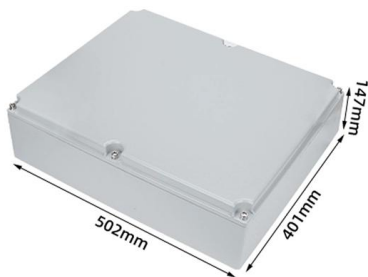

Factory Price Low Cost 1/2 Cores G. 657A2 Fibers Butterfly Falt

Hot sale factory price low cost 1/2/4 cores fiber flat indoor and outdoor ftth drop fiber optic cable, SHG Butterfly indoor FTTH Fiber Optic Cable, the optical fiber unit is positioned in the centre.

Dropcable FTTH 4 fibres G.657.A2

Dropcable FTTH I-V (ZN)H 4E9/125µm G.657.A2, 900µm Buffer, white, cable outer diameter about 4mm

Drop Cable 2 Core G.657.A1 With Messenger

Drop Cable 2 Core G.657.A1 With Messenger joining between indoor and outdoor optical fiber cable and residential building, connecting with the equipment. Small