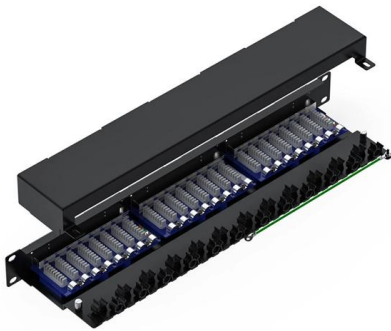

G657A2 Single Mode Butterfly Optical Fiber Cable

We are Butterfly Optical Fiber Cable manufacture and supplier, provide G657A2 Single Mode Butterfly Optical Fiber Cable on sale, factory price.

2 Fiber FTTH Drop Fiber SM G.657A2 FRP LSZH GJXFH

FTTH cables are ideal for indoor cabling, end users directly

Contact Us

For datasheets, pricing, or custom high-speed optical interconnect solutions, please visit:
<https://syropy.com.pl>