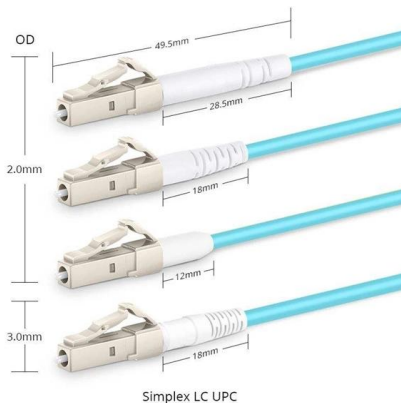

657A2 drop cable 2 core LSZH TKF

657A2 drop cable 2 core LSZH TKF 2 Core FTTH Drop Cable GJXFH SM 9/125 OS2 G657A1 or G657A2 with 2 FRP in Parallel As Strength member LSZH Sheath Butterfly Flat- Figure 8 Cable FRP