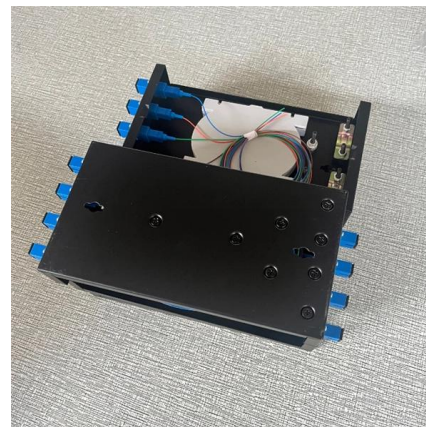

Gjyxch Outdoor Butterfly Drop Cable Single Mode G657A2 2core UV

GJYXCH/GJYXFCH is to place the optical communication unit in the center, add two steel wires or FRP non-metallic stiffeners on both sides, and add a steel wire stiffener on the outside. Finally, extrude