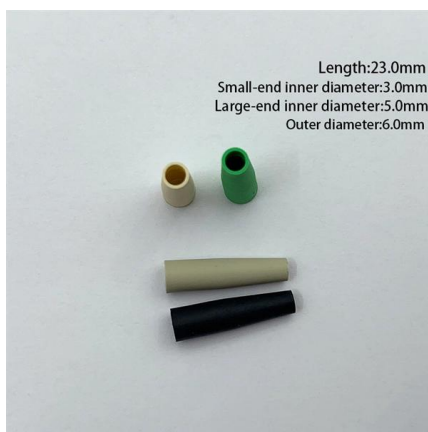

Road Safety Guard Rails

Road Safety Guardrail Barrier System - Beam Type Guard Rails, Post, Delineators, Tiling, Kerbs & Concrete Barriers Road safety guardrail barriers are widely used for highway road and bridge safety