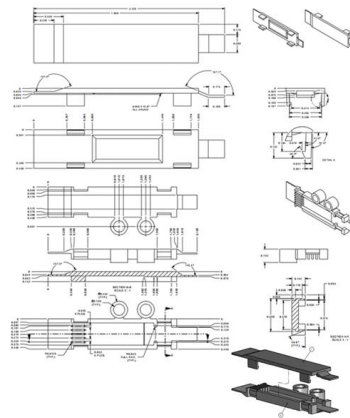

24 Cores IP65 Fiber Optical Outdoor Distribution Box

Telhua's 24 Cores IP65 Fiber Optical Outdoor Distribution Box offers high-density fiber management with IP65 protection, quick installation, and compliance with