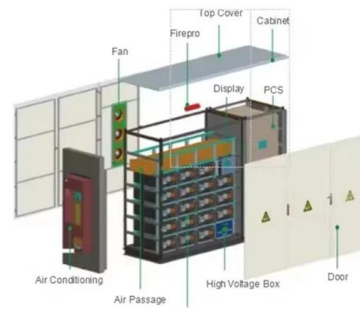

Rwanda's RSwitch Partners with EFT Corporation to

Payment solution company RSwitch, which serves as the national e-payment switch of Rwanda, has announced a new partnership with African

Sagitel Ltd , ICT, Security & Electrical Solutions in Rwanda

Sagitel Ltd is a leading provider of professional ICT, security systems, electrical installations, and power solutions in Kigali, Rwanda. We specialize in CCTV, networking, access control, and more.

PAM4 Transmission Experiment and Scalability Simulations on Multi

We demonstrate a multi-wavelength selective crossbar switch with up to two wavelength switching capability per crosspoint. The switch has a mean path loss of 2.