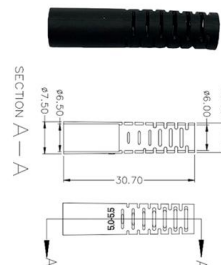

PAM4 and Coherent DSPs

Demand for 400/800GbE connectivity inside mega datacenters and 400/800G DWDM optics on the outside boosted sales of PAM4 and coherent DSP chips in 2019-2023 and this market segment will