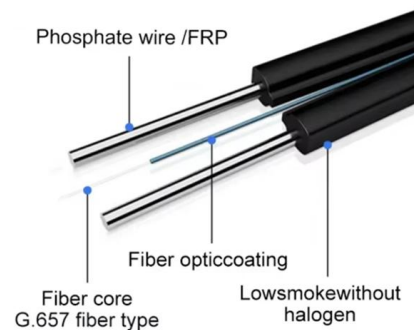

Whitebox Edge Switch (P4): ASIC, PAM4 Retimers

Deep dive into P4 whitebox edge switches: match-action ASIC pipeline, PAM4 SerDes/DSP, retimers, timing, and power/thermal telemetry.