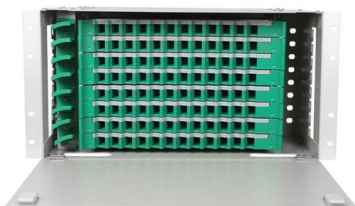

12 Ports Fiber Optic Patch Panel

12 Ports Fiber Optic Patch Panel Avalon 12 Ports Sliding Patch Panel is suitable for SC Duplex/LC Squad. The panel can also be pre-loaded completely with the required adapter and simple