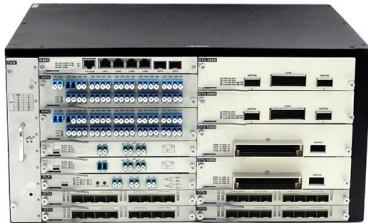

2 Port Optical Fiber Information Panel with SC/APC Pigtails and SC

Description Indoor Wall Mounted, Single Door Optical Fiber Information Panel is ideal for end terminations of fiber optic runs in residential or commercial buildings. The PPFTB-E-SCA comes

2 Port Optical Fiber Information Panel , SC/APC Pigtails

This Indoor Wall Mounted Single Door Optical Fiber Information Panel from ShowMeCables is ideal for end terminations of fiber optic runs in residential or

2 Port Indoor Fiber Optic Wall Outlet Box, 2 Cores Splice

Size is 86*86*24mm, The 2 port sc/lc fiber wall outlet is a mini indoor termination box that provides flexibility of home/office installation.

2 Port Optical Fiber Information Panel , SC/UPC Pigtails

This Indoor Wall Mounted Single Door Optical Fiber Information Panel from ShowMeCables is ideal for end terminations of fiber optic runs in residential or