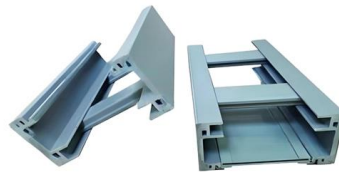

10M SC-SC Multimode Fiber Optic Cable 62.5/125 4-Strand

10 Meter Length - 62.5/125 SC-SC 4 Strand Fiber Optic Cable.

DwyerOmega , Shop for Sensing, Monitoring and

Explore DwyerOmega's comprehensive range of industrial sensing, monitoring, and control solutions from thermocouples to pressure transducers engineered for

2 Port Optical Fiber Information Panel with SC/APC Pigtailed and SC

Indoor Wall Mounted, Single Door Optical Fiber Information Panel is ideal for end terminations of fiber optic runs in residential or commercial buildings. The LCFTB-E-SCA comes with 2 Simplex SC/APC