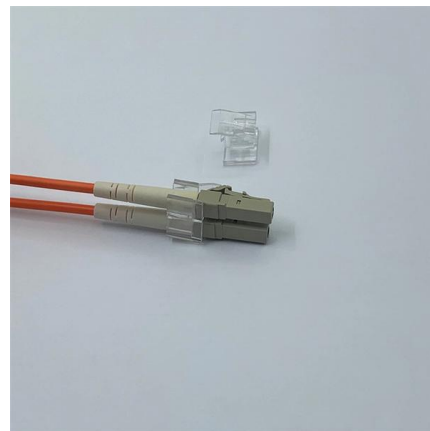

12 Ports Fiber Optic Patch Panel

12 Ports Fiber Optic Patch Panel Avalon 12 Ports Sliding Patch Panel is suitable for SC Duplex/LC Squad. The panel can also be pre-loaded completely with the required adapter and simple