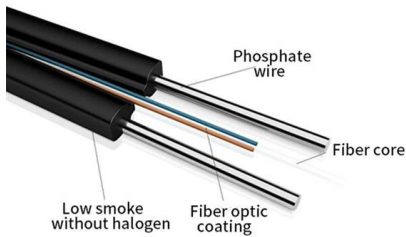

CCHE Panel, SC Duplex , Corning

The panels are used with field-installable connectors or in applications where the preconnectorized cables are routed directly from the equipment to the piece of inter-connect hardware. This provides

2 Port Optical Fiber Information Panel with SC/UPC Pigtailed and SC

Description Indoor Wall Mounted, Single Door Optical Fiber Information Panel is ideal for end terminations of fiber optic runs in residential or commercial buildings. The PPFTB-E-SC comes with

24 Port SC Fibre Patch Panel, OS2 Single Mode

1U 19" Pre-loaded SC fibre patch panel (48 fibres, OS2 singlemode) provides efficient and easy management of fibre optic cables in the rack or cabinet.

Fiber Panels, Modules & Cassettes