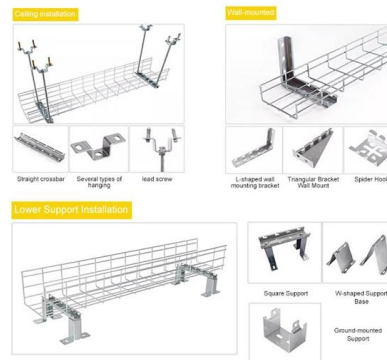

INSTALLATION METHOD

Omada Stackable 24 Port Gigabit L3 Lite Managed Switch with 4 10

Buy TP-LINK - Omada Stackable 24 Port Gigabit L3 Lite Managed Switch with 4 10-Gigabit SFP+ Slots. Get the best prices with fast delivery. Order today - MPN: SG5428X