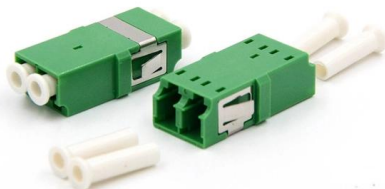

10" 4 Way Unswitched UK Power Distribution Unit

The Comlynx Miniline PLX-C Series SOHO Horizontal Power Distribution Unit, PDU, is available in 3 and 4 way variations. They are brought to you under the 'Powerlynx' branding and are used within

Distro Rack 400 Amp Power Distribution Boxes

Get top-quality distro rack solutions at factory-direct prices from SX. Customize your 3-phase distribution box and more for your unique needs.

L W H Descr

L W H Description SoHo Hub Power & Control Box houses primary power and controls for SoHo hydronic fan-boosted heating terminals. The housing is 20 gauge (1mm) galvanized steel, pre

POWER DISTRIBUTION UNIT 3 WAY UK 10" SOHO

\$22.87 Default Title: Default Title Quantity : Add to cart SKU: YEPC86412 Category: Box Description Specifications Reviews

Quality 19 Inch UK Mains Power Distribution Units, Cheap Power