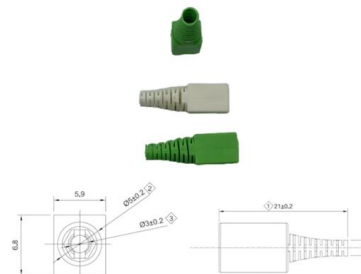

Distro Rack 400 Amp Power Distribution Boxes

Get top-quality distro rack solutions at factory-direct prices from SX. Customize your 3-phase distribution box and more for your unique needs.

L W H Descr

L W H Description SoHo Hub Power & Control Box houses primary power and controls for SoHo hydronic fan-boosted heating terminals. The housing is 20 gauge (1mm) galvanized steel, pre

POWER DISTRIBUTION UNIT 3 WAY UK 10" SOHO

\$22.87 Default Title: Default Title Quantity : Add to cart SKU: YEPC86412 Category: Box Description Specifications Reviews

Quality 19 Inch UK Mains Power Distribution Units, Cheap Power