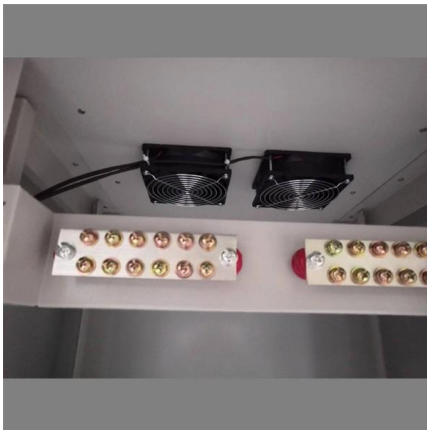

Distro Rack 400 Amp Power Distribution Boxes

Get top-quality distro rack solutions at factory-direct prices from SX. Customize your 3-phase distribution box and more for your unique needs.