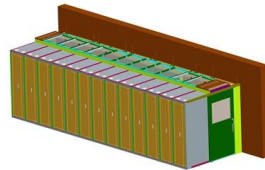

SoHo Wall Box & Accessories , Videk Ltd.

Videk's SoHo wall box and accessories enable compact, efficient network setups with a 10" rack design. Enhance cabinet functionality with patch panels, shelves, and power distribution.