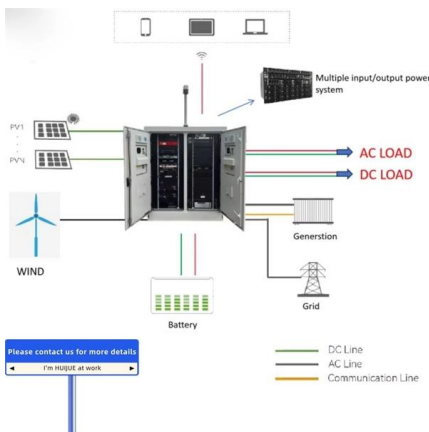

Sc-st Sm Dpx 02M (9/125) Optic Fiber Patch Cable Ftek-dx-sm-sc/St

Shop at Auto2mation for genuine industrial automation & marine spare parts from 1000+ top brands at affordable prices. Free shipping & easy refunds policy.