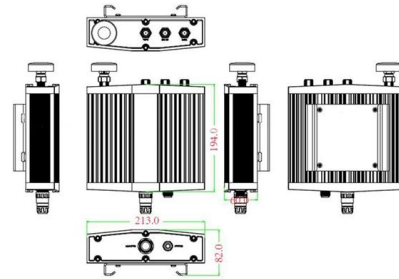

L-com FCA-STST-DPM1Z-15 Fiber Optic Patch Cable ST to ST

The L-com FCA-STST-DPM1Z-15 is a Duplex multimode fiber optic patch cable, with ST to ST connectors. The L-com FCA-STST-DPM1Z-15 is constructed with 62.5/125 OM1 multimode fiber, and

Mechanical drawing