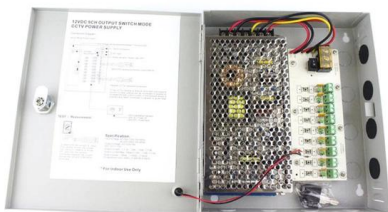

Understanding Growth Challenges in Fiber KVM Matrix System

The size of the Fiber KVM Matrix System market was valued at USD 649 million in 2024 and is projected to reach USD 803.63 million by 2033, with an expected CAGR of 3.1% during the