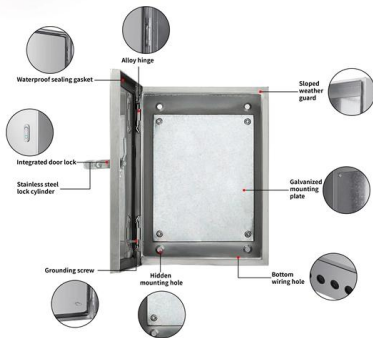

12 Ports Krone 110 Dual IDC Wall-Mounted UTP Cat5e

Depending on the module type different tools are used for cable mounting. Dual IDC is a universal module and admits use both 110 type tool and Krone type tool for