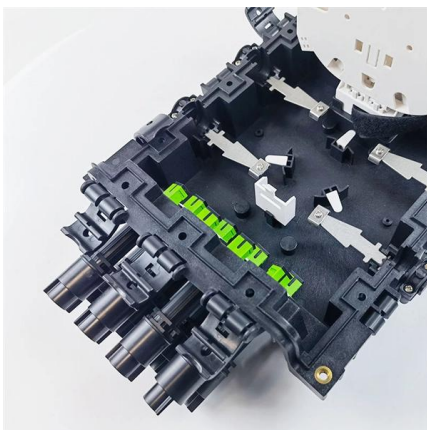

Wall Mounted 2 Cores Patch Panel

SS-2Cores-122 2 cores fiber patch panel can hold up to 1 subscriber. It is used as a termination point for the drop cable to connect with patch cable in FTTH indoor