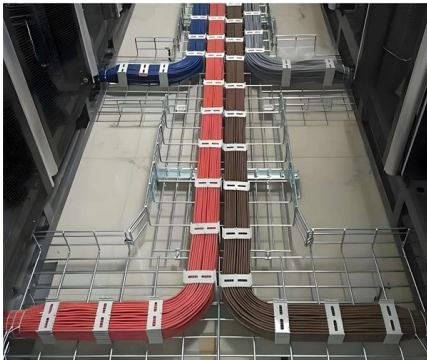

Multimode Fiber Optic Switches: A Comprehensive Guide to

Multimode fiber optic switches have emerged as a crucial component, enabling seamless connectivity and efficient data transmission. In this comprehensive guide, we will delve into the operation and