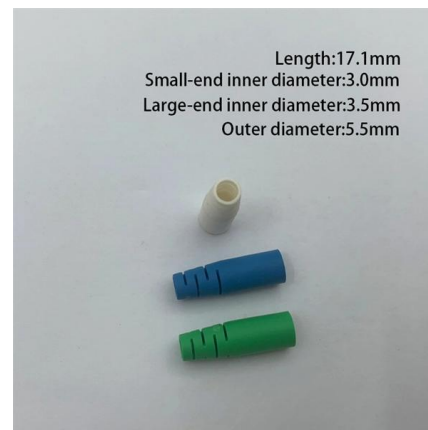

Composite Fiber Optic Cable and PoE Switch A Comprehensive

Welcome to our in-depth guide on setting up a powerful and efficient network using Composite Fiber Optic Cable and a PoE Switch.