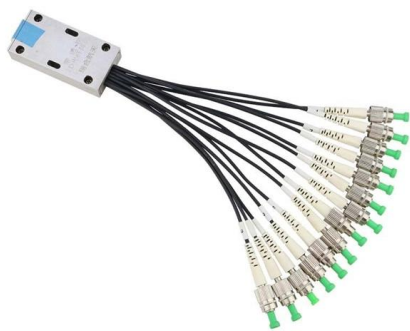

### Prefabricated Substation (Chinese style box)

A Chinese-style substation is a prefabricated power distribution system designed specifically for the Chinese market. It integrates national standard configurations, Chinese landscape elements, and