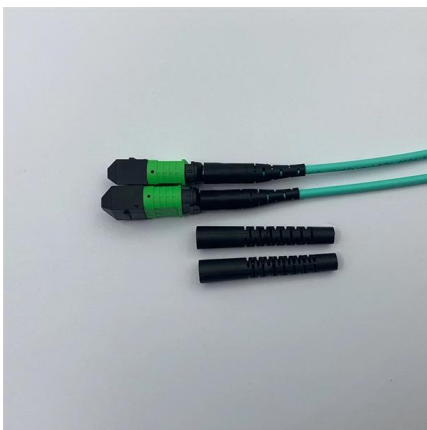

Single-core fiber optic patch cord end face

Single-core fiber optic patch cord end face

High-Power, End-Capped Single Mode Fiber Optic

Thorlabs offers patch cables with a coreless end cap and an antireflection-coated FC/PC connector on one end. The AR coating provides $<0.25\%$ reflectance in the

Structured Cabling Solutions

ICC is a structured cabling solutions manufacturer of copper & fiber optic connectivity products for commercial & residential applications.

FIBER PATCH CABLES DATASHEET

Fiber optic patch cables are ideal for supporting high speed telecommunication network fiber applications. They are manufactured and tested in compliance with TIA 604 (FOCIS), IEC 61754 and

NassauNationalCable 4 Meter 2 Fiber Opti-Core Optic Patch Cord

[/pdf] About: This is a 4-meter long fiber optic patch cord that contains two single-mode optical fibers. OS1 and OS2 are classifications for single-mode optical fiber used in various

Pigtail is a length fiber cable with only one connector fixed on one end. If both sides of the connector or its end-face are different, we call it hybrid patch cord. According to the transmission medium, it