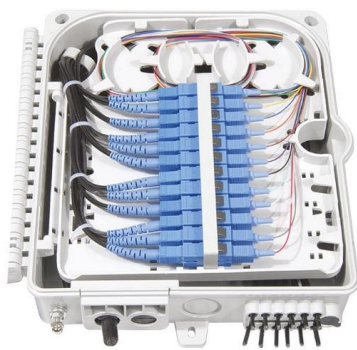

NassauNationalCable 4 Meter 2 Fiber Opti-Core Optic Patch Cord

[/pdf] About: This is a 4-meter long fiber optic patch cord that contains two single-mode optical fibers. OS1 and OS2 are classifications for single-mode optical fiber used in various

Fiber Patch Cord Types

Discover the complete guide to fiber patch cord types, including single-mode and multimode, LC/SC/MPO connectors, and ruggedized cables for

Fiber Optic Patch Cord

Both singlemode and multimode versions fiber optic patch cord come with a zirconia ceramic ferrule with pre-polished PC, UPC, APC profile and convex spherical

Rear of the optical fiber distribution box

5 Meters 4 Core Industrial TPU LC to LC Outdoor

About this item 4 Core Single Mode LC Industrial Armored TPU Fiber Optic Patch Cable: Industrial TPU Jacket features strong tensile strength, high abrasion

Fiber Patchcord , Single Mode & Multimode Fiber Patch

Browse fiber patch cords including single-mode and multimode options with LC, SC, FC, and ST connectors for data center, telecom, and enterprise networks.