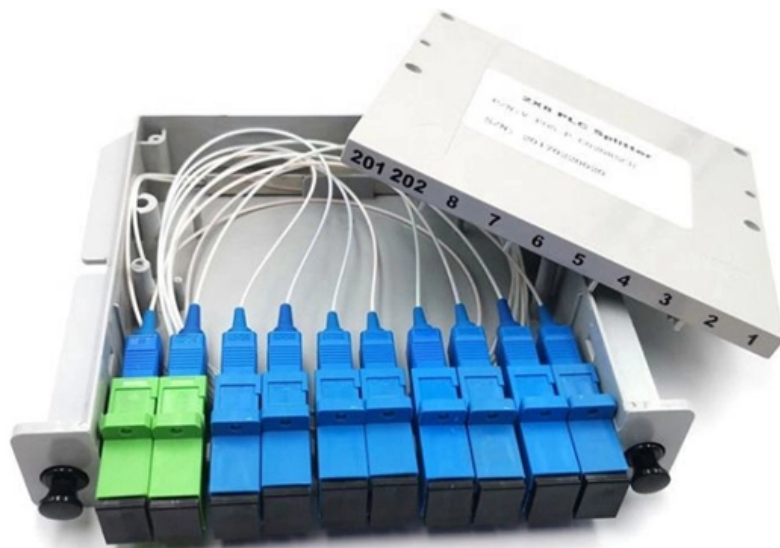

Single-core fiber optic patch cord end face

Single-core fiber optic patch cord end face

High-Power, End-Capped Single Mode Fiber Optic

Thorlabs offers patch cables with a coreless end cap and an antireflection-coated FC/PC connector on one end. The AR coating provides $<0.25\%$ reflectance in the

Structured Cabling Solutions

ICC is a structured cabling solutions manufacturer of copper & fiber optic connectivity products for commercial & residential applications.

FIBER PATCH CABLES DATASHEET

Fiber optic patch cables are ideal for supporting high speed telecommunication network fiber applications. They are manufactured and tested in compliance with TIA 604 (FOCIS), IEC 61754 and

NassauNationalCable 4 Meter 2 Fiber Opti-Core Optic Patch Cord

[/pdf] About: This is a 4-meter long fiber optic patch cord that contains two single-mode optical fibers. OS1 and OS2 are classifications for single-mode optical fiber used in various

Pigtail is a length fiber cable with only one connector fixed on one end. If both sides of the connector or its end-face are different, we call it hybrid patch cord. According to the transmission medium, it