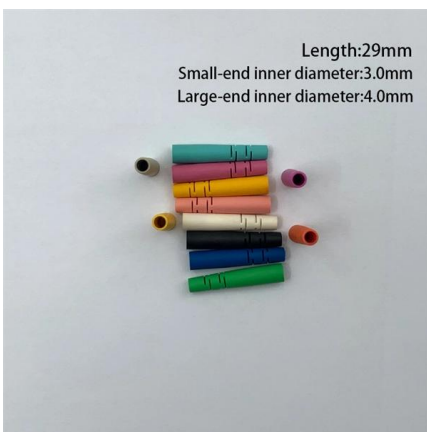

1M / 3ft SC/APC to LC Fiber Optic Patch Cable

Buy 1M / 3ft SC/APC to LC Fiber Optic Patch Cable - Single Mode - SIMPLEX - OS1-9/125um (1M, SC/APC to LC) online in Kuwait and get this delivered to your address anywhere in the Kuwait.