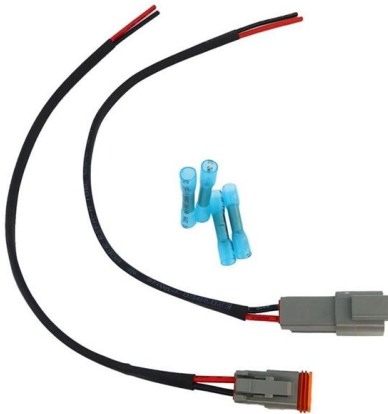

10/100/1000 Base-T RJ-45 copper media or vice versa.

BEYONDTECH 3m (9.84ft) LC to SC Fiber Patch Cable

This LC to SC single mode fiber patch cable is ideal for GPON, FTTX, and passive network applications. Flexible and Durable: Operates from -4° to 158°F (-20°C to

LC/SC 9/125 Single mode Simplex Fiber Patch Cable,

With LC to SC connectors, the FCA-S1SR-LCSC-10M fiber patch cable from L

Used Fiber Optic Internet Cable LC/UPC To SC/APC Armored Single Mode

When you click on links to various merchants on this site and make a purchase, this can result in this site earning a commission. Affiliate programs and affiliations include, but are not limited to, the eBay

1PCS Single-Mode Single-core Optical Fiber Jumper ST-LC-FC-SC

About this item Network Transceivers 1PCS single-mode single-core optical fiber jumper ST-LC-FC-SC optical terminal transceiver switch module SC-SC pigtail carrier grade

Duplex Singlemode 9/125 Fiber Optic Cable LC-SC,

This singlemode duplex fiber optic LC/SC Ethernet cable is manufactured from

1M / 3ft SC/APC to LC Fiber Optic Patch Cable

Buy 1M / 3ft SC/APC to LC Fiber Optic Patch Cable - Single Mode - SIMPLEX - OS1-9/125um (1M, SC/APC to LC) online in Kuwait and get this delivered to your address anywhere in the Kuwait.