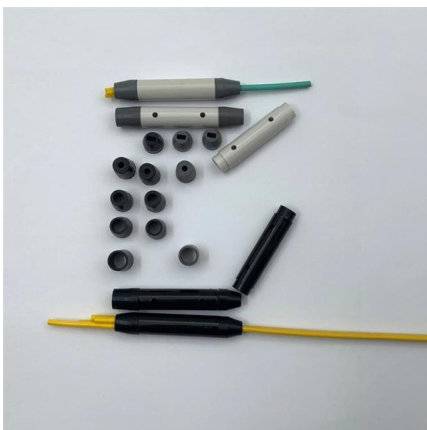

ipolex Gigabit Single-Mode LC Fiber to Ethernet Media

About this item Seamless Conversion of LC Fiber to Copper - This fiber optic to ethernet media converter kit includes a single mode 1000BASE-LX SFP module (1310nm), which enables you to convert 1000BASE-LX Duplex LC fiber to

10/100/1000 Base-T RJ-45 copper media or vice versa.

BEYONDTECH 3m (9.84ft) LC to SC Fiber Patch Cable

This LC to SC single mode fiber patch cable is ideal for GPON, FTTX, and passive network applications. Flexible and Durable: Operates from -4° to 158°F (-20°C to

LC/SC 9/125 Single mode Simplex Fiber Patch Cable,

With LC to SC connectors, the FCA-S1SR-LCSC-10M fiber patch cable from L

Used Fiber Optic Internet Cable LC/UPC To SC/APC Armored Single Mode

When you click on links to various merchants on this site and make a purchase, this can result in this site earning a commission. Affiliate programs and affiliations include, but are not limited to, the eBay