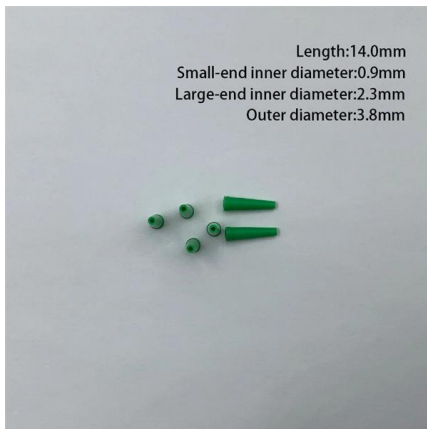

Amazon : 5er Link Technology 6 Strand Single-Mode SC OS1 Fiber

5er Link Technology 6 Strand Single-Mode SC OS1 Fiber Optic Cable Pigtails for Fusion Splicer Splicing. Includes 6 Fiber Optic Fusion Splice Protective Shrink Sleeves 2.5-60 mm Long (SC SM

LC SC Duplex Single-mode 9/125 fiber optical cable

Our high-quality single mode fiber jumper cable is perfect for gigabit ethernet, fast ethernet or any other data application you may need it for. The SC to LC fiber cable is OFNR (Riser) rated and is perfect

Contact Us

For datasheets, pricing, or custom high-speed optical interconnect solutions, please visit:
<https://syropy.com.pl>