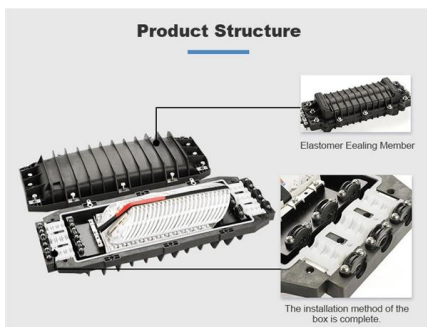

INSTALLING THE SX CORE MOD-KIT

This is the uncensored version of how to install the SX Core mod-kit

Nintendo Switch SXCore Einbau Modchip Atmosphere

Beschreibung Leider dürfen wir hier im Shop keinen Nintendo Switch SXCore Einbau oder ähnliche wie den HWFLY, Instinct, Picofly oder SXLite anbieten. Wir helfen

Modchip sx core nintendo switch-AliExpress

The Modchip SX Core for Nintendo Switch is a reliable hardware mod that enables homebrew, custom firmware, and pirated games. It works by replacing the original system chip and is compatible with all