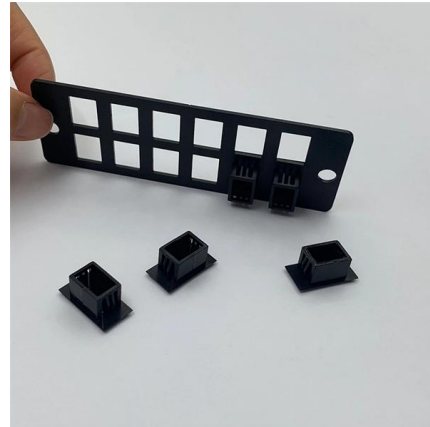

Campus Switches RG-S5760C-48GT4XS-HP-X 48-Port GE Electrical

Core switch for small and medium-sized enterprise networks, with high scalability, efficiency, and manageability, and device-level and link-level reliabilities for stable connectivity.