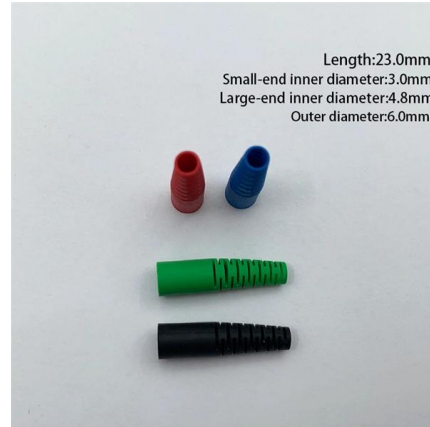

Fiber Optic Patch Cables, Fiber Patch Cords

Get low-loss fiber patch cables & cords with various connector options that support fiber optic cabling up to 400G. 100% tested. Customized cables available.

Optic Fiber Patch Cord

Optic Fiber Patch Cord Optic Fiber Patch Cord D-Link patch cords are available with full standard optical specifications, precise length tolerances. All assemblies are

Multi-Core Fiber Patch Cords: Use Cases & Benefits

This guide walks you through exactly when, where, and why multi-core jumpers outperform simplex or duplex models-- especially for FTTH