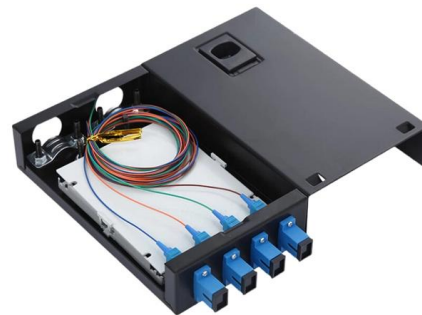

Patch cords and Fiber optic cables , Foss Fibre Optics

Duplex patch cord, Break-out, FC-FC, 62.5/OM1/3x5, grey Multimode OM1 fiber optic duplex patch cord with integrated rip-cord in outer coating and FC-FC connectors.

Fiber Optic Cable, Stable PVC Multi Mode Dual Core Fiber Patch Cord

Fiber Optic Cable, Stable PVC Multi Mode Dual Core Fiber Patch Cord for Home for Network
Brand: Meiyya -37% INR2,839 M.R.P.: INR4,539

Fiber Optic Patch Cables, Fiber Patch Cords

Get low-loss fiber patch cables & cords with various connector options that support fiber optic cabling up to 400G. 100% tested. Customized cables available.

Optic Fiber Patch Cord

Optic Fiber Patch Cord Optic Fiber Patch Cord D-Link patch cords are available with full standard optical specifications, precise length tolerances. All assemblies are

Multi-Core Fiber Patch Cords: Use Cases & Benefits