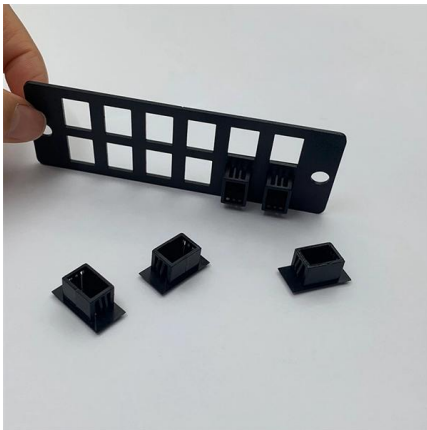

om3 multimode , Black Box

OM3 50/125 Multimode Bulk Fiber Optic Distribution Cable - Indoor, Tight-Buffered, OFNP Plenum

OM3 Fiber Optic Cables

OM3 and OM4 fiber optic cables are typically used in data center cabling environments, supporting the transmission of 10G or even 40/100G high-speed

OM1 vs OM2 vs OM3 vs OM4 vs OM5 Multimode Fiber

Compare OM1, OM2, OM3, OM4, and OM5 multimode fiber specs, distances, bandwidth, and applications. Essential guide for data center fiber