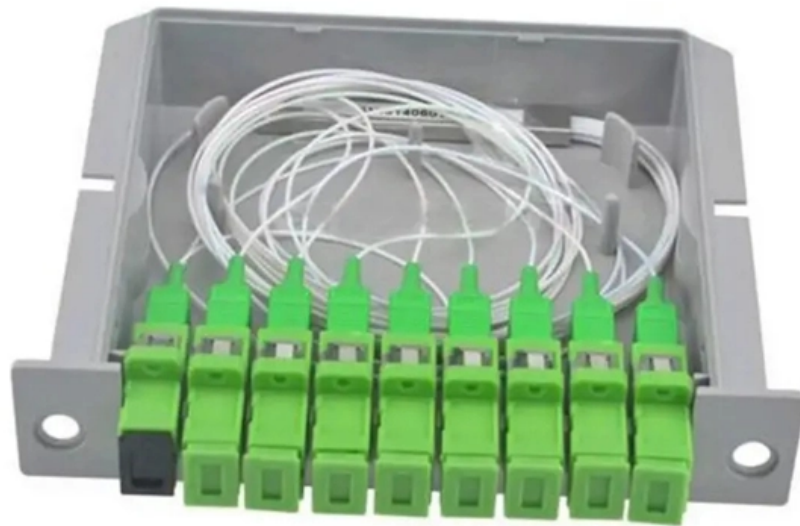

Smart PDUIK10 for Base Stations