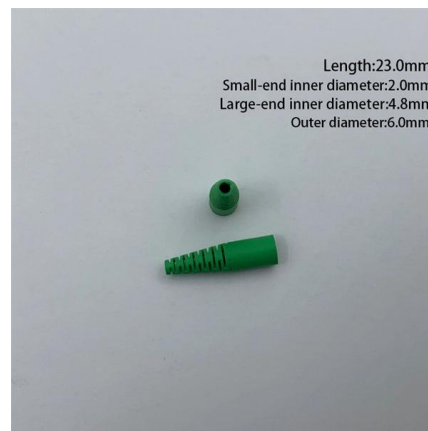

Fiber Optic Solutions for High-Performance , Diamond SA

Innovating High-Performance Fiber Optic Solutions At DIAMOND, we combine decades of experience in high-performance fiber optic solutions with state-of-the