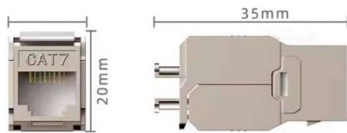

(INVITED)Fiber-based polarization dependent devices and their

In this work, we review the progresses of polarization dependent optical devices with relatively large PDL in the last decades, mainly including fiber gratings, polished fibers, and microfibers.