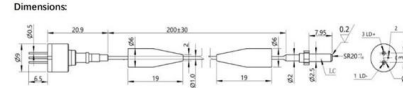

CAT 7 FTP JACK

Typical Failure Cases and Analysis of COTS Polarization Maintaining

With the increasing emphasis on cost control in the aerospace industry, COTS polarization maintaining fiber couplers have also been widely used in the aerospace field. This article

Affordable Dentist in Bellingham, WA , Bright Now! Dental

Dentists in Bellingham, WA Discover quality, affordable dentists in Bellingham, WA at Bright Now! Dental. Whether you're seeking routine dental care or considering options like clear aligners and