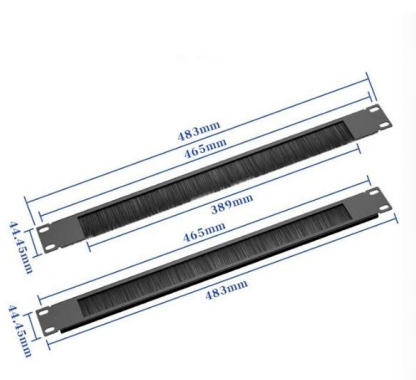

### Fiber Optic, Drop Cable, Indoor, 1-4 fibers

Description Avalon flat drop indoor cables are constructed with a flat profile jacket containing one, two or four fibers. The optical fibers contained in the center of the cable are protected by dielectric strength