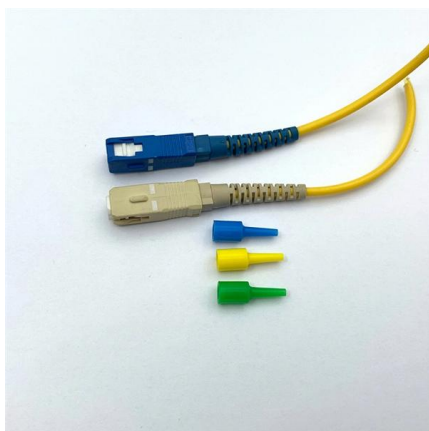

Standard for Installing and Testing Fiber Optics

Safety in fiber optic installations specifically includes avoiding exposure to light radiation carried in the fiber; disposal of fiber scraps produced in cable handling and termination; and safe handling of