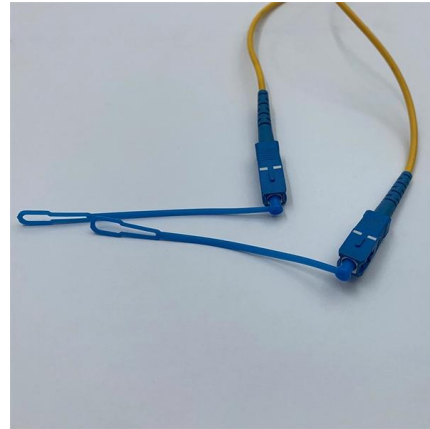

FTTH2Core-SM-Indoor Fiber Drop Cable

2Core Indoor FTTH Drop Cable FTTH indoor drop cable is constructed with two single mode fiber. The cable is protected by a dielectric strength member made of fiberglass reinforced plastic (FRP) and a