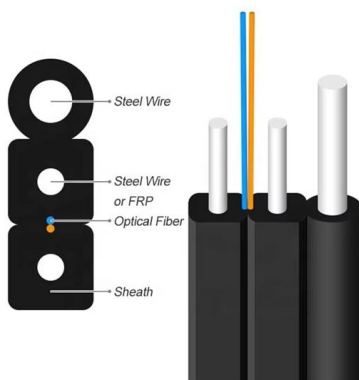

Fiber drop cable solutions

We also offer cables that resist corrosion and meet critical riser and plenum standards for indoor installations. Since every network is different, our equipment solutions aren't one-size-fits-all. The