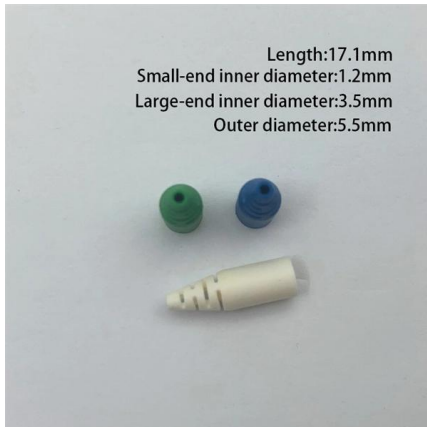

Image Channel Splitter (RGB)

Image Channel Splitter (RGB) This tool automatically splits any image/photo into corresponding RGB channels. Background-correction can also be applied by choosing a point on the image to serve as